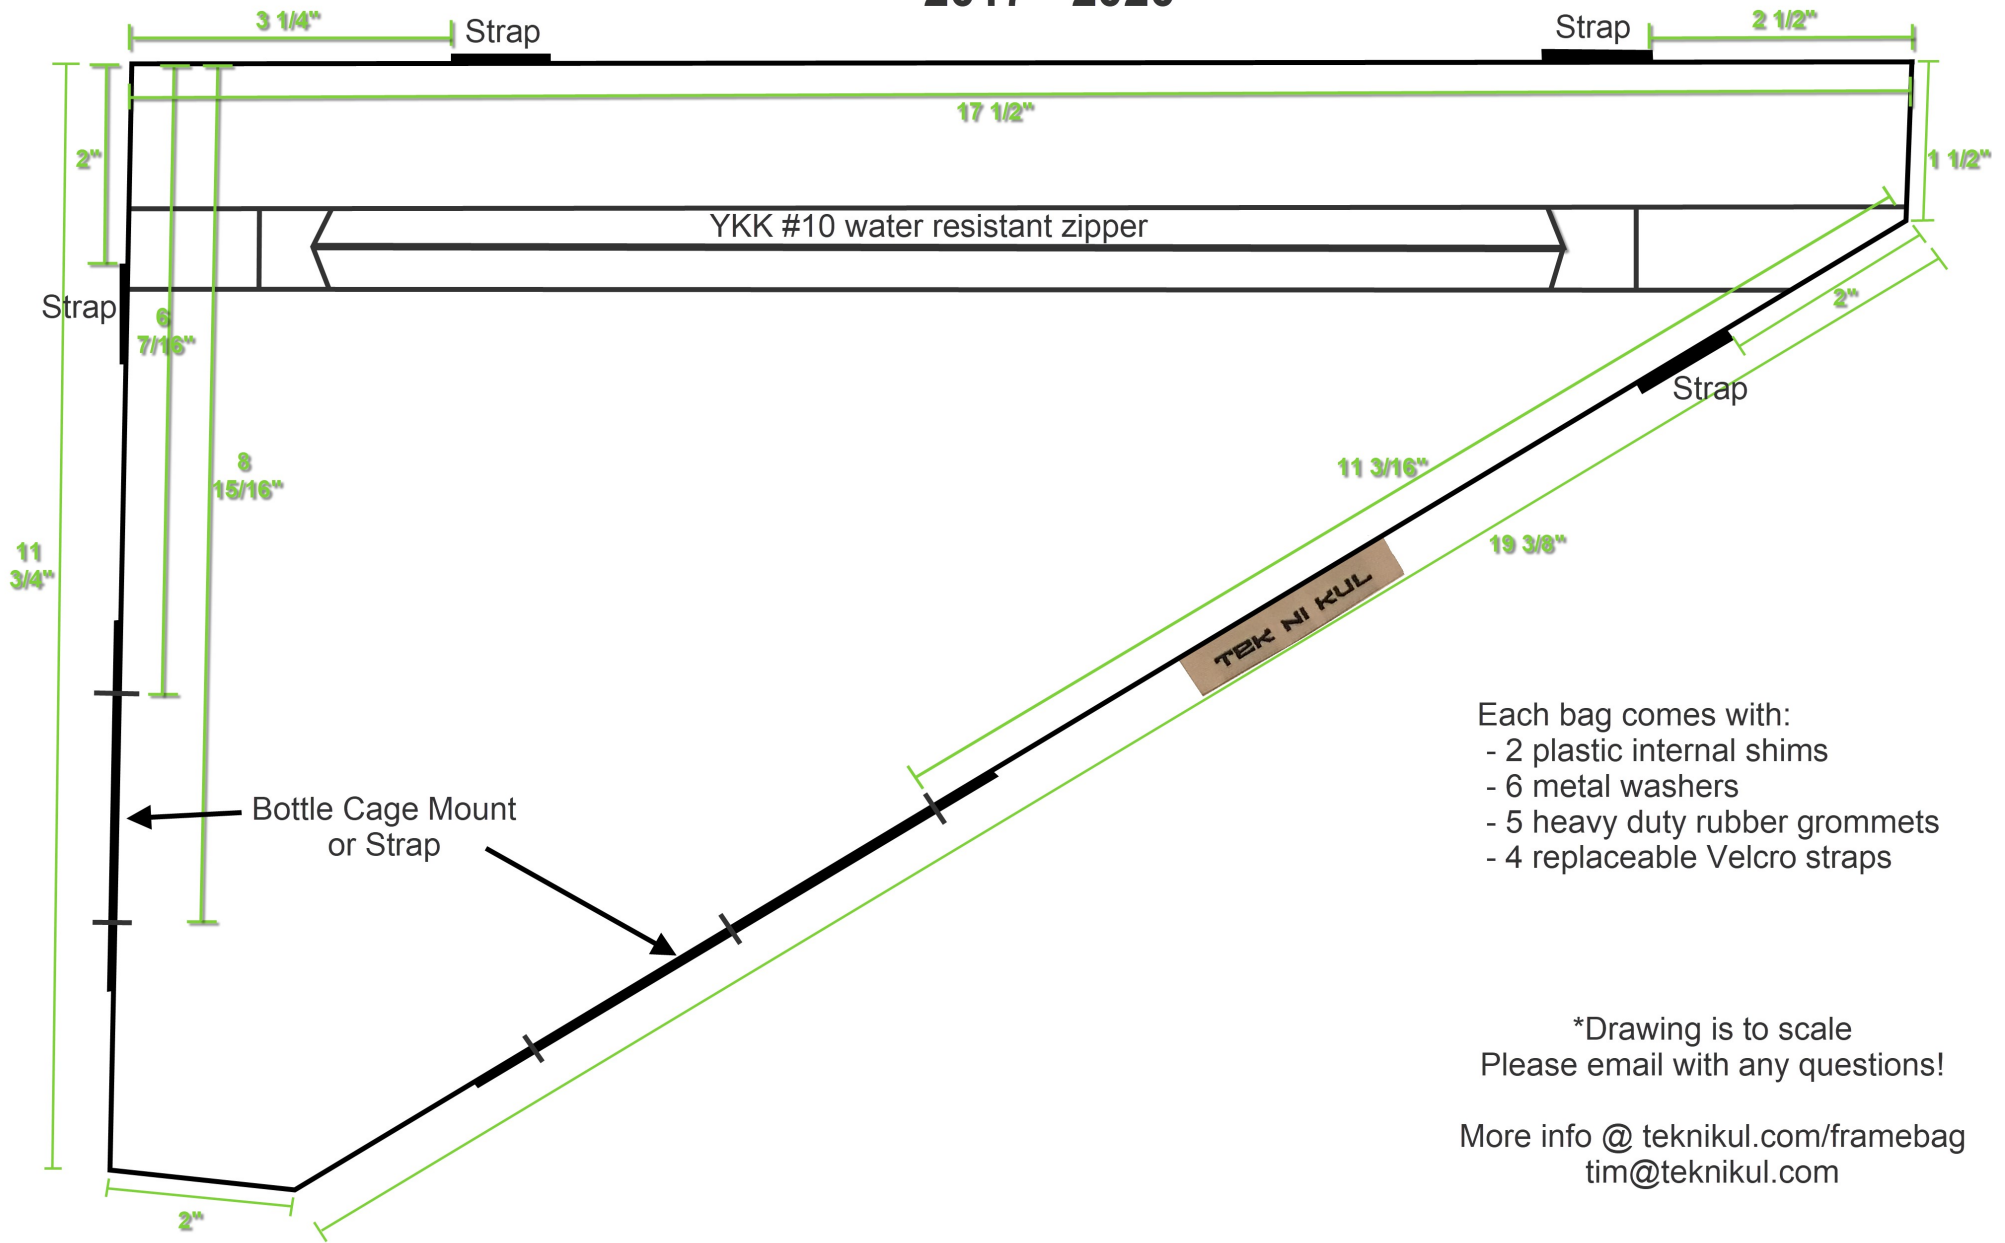

# TREK Farley 19.5" Aluminum 2017 - 2020

- Each bag comes with:
- 2 plastic internal shims
  - 6 metal washers
  - 5 heavy duty rubber grommets
  - 4 replaceable Velcro straps

\*Drawing is to scale  
Please email with any questions!